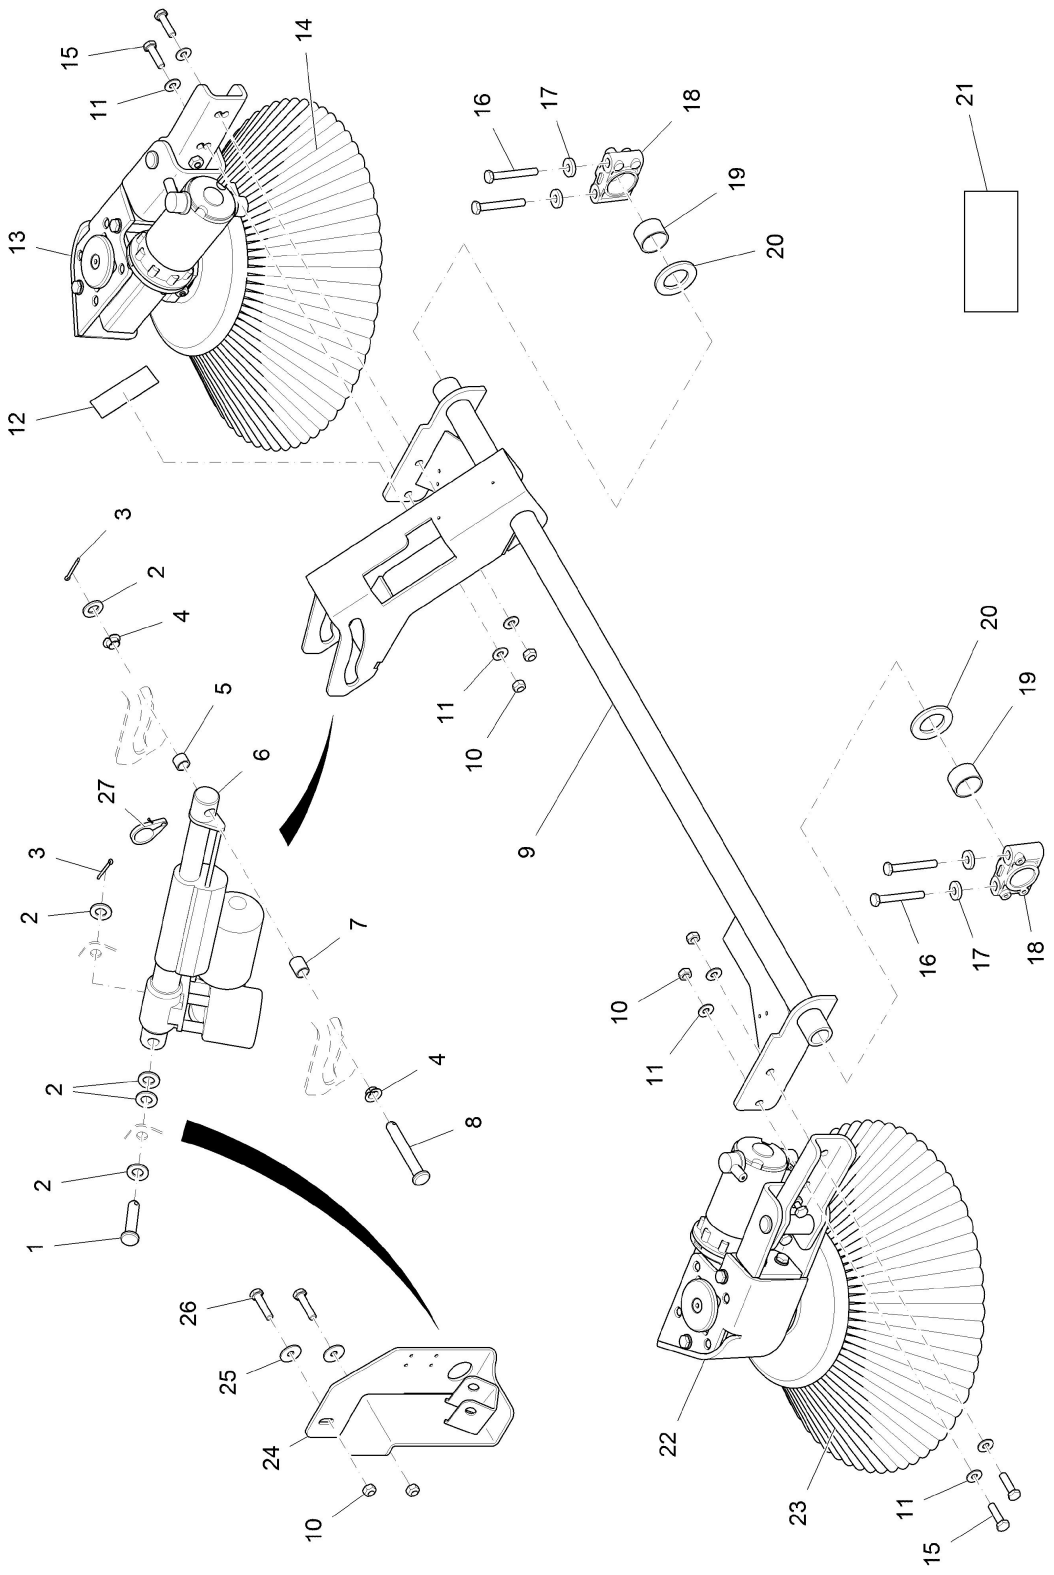

Side broom equipment (97110290)

Pos.	Part No.	Material number	Description	Qty.	Unit	Remarks
1	00151630	13328406	Bolt	1	PC	
2	00053770	12310066	Washer	5	PC	
3	00054870	13280144	Cotter pin	2	PC	
4	01171330	14895197	Slide bearing bush	2	PC	
5	01170480	90531922	Pipe	1	PC	
6	00650200	90292897	Lifting spindle	1	PC	
7	---		Spare part on request	1		90574831 Pipe
8	00879630	13328422	Bolt	1	PC	
9	---		Spare part on request	1		96126271 Connection pipe
10	00051510	12040051	Hex. Nut	6	PC	
11	00740090	12520053	Detent edged washer	8	PC	
12	03008790	17220013	Backing film	1	PC	
13	97110316-01		Side broom motor R.H.	1		Not available! Pos. has sub-assemblies! Please take double click on pos.no.!
14	97110316-02		Side broom, R.H.	1		Not available! Pos. has sub-assemblies! Please take double click on pos.no.!
15	00053110	11038254	Hexagon screw	4	PC	
16	00027910	11039096	Hex.bolt	4	PC	
17	01177410	12326088	Washer	4	PC	
18	01177050	90547647	Bearing block	2	PC	
19	01171830	14896809	Slide bearing bush	2	PC	
20	---		Spare part on request	2		90572116 Distance bushing
21	97111884		Electrical equipment	1		Not available! Pos. has sub-assemblies! Please take double click on pos.no.!
22	97110308-01		Side broom motor L.H.	1		Not available! Pos. has sub-assemblies! Please take double click on pos.no.!
23	97110308-02		Side broom L.H.	1		Not available! Pos. has sub-assemblies! Please take double click on pos.no.!
24	---		Spare part on request	1		96127063 Suspension
25	00042900	12332029	Washer	2	PC	
26	00054690	11038262	Hexagon screw	2	PC	
27	00962620	00962620	Clamp	1	PC	